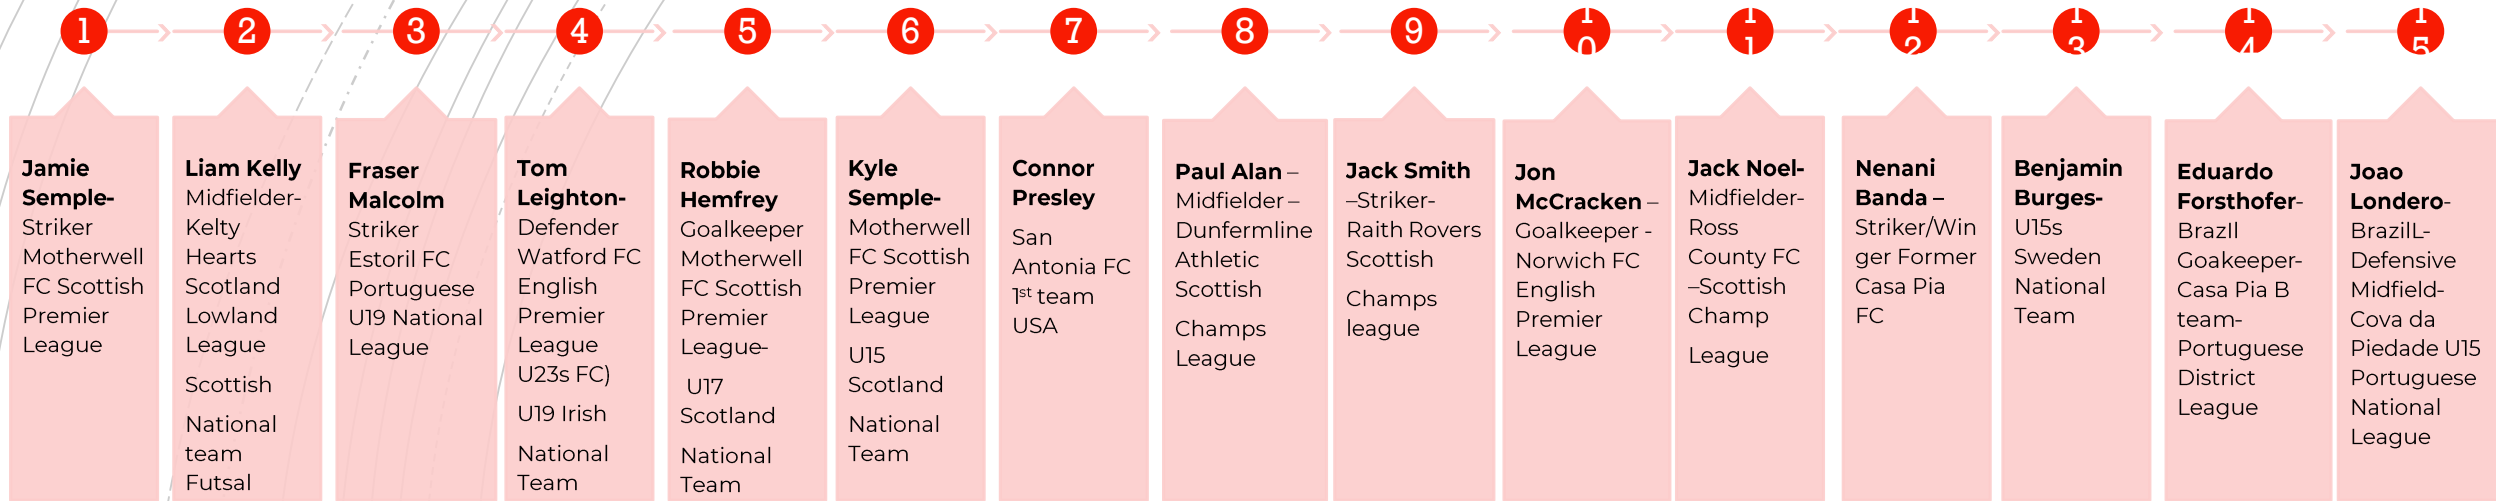

OUR HALL OF FAME YOUNG PRO PLAYER GRADUATES HAVE YOU GOT WHAT IT TAKES ?